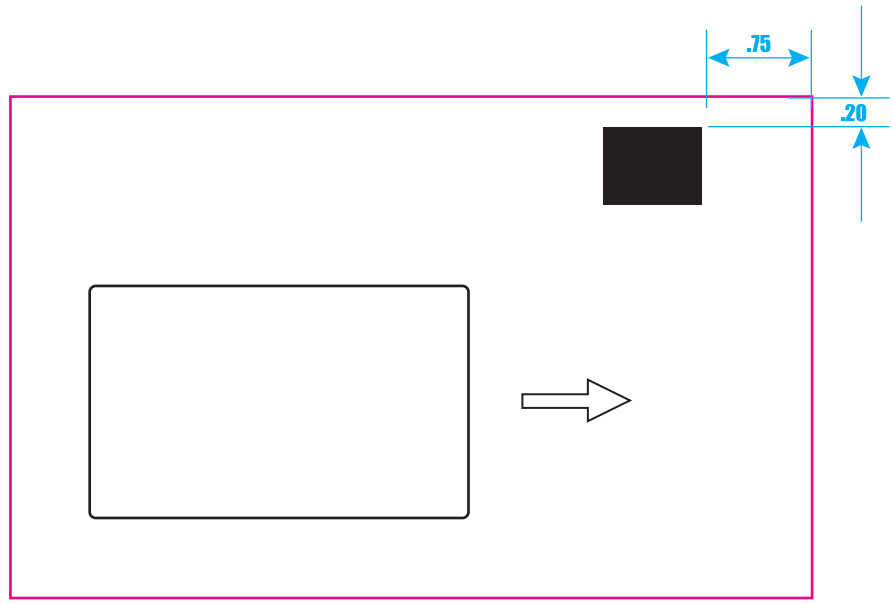

FRONT (Surface 1)

Back Liner Imprint
in BLACK

BACK (Surface 2)

Requires Reusable Cartridge (*sold separately*). Cartridge: BRO-1202-C